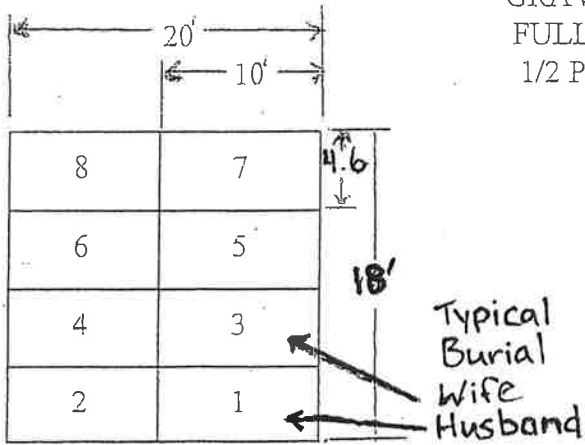

All ADDITION

BLOCK LAYOUT
8 LOTS PER BLOCK
BLOCK SIZE 18' X 20'

GRAVE LAYOUT

FULL SIZE: 4.6' X 10'

1/2 PLOTS: SIZE VARIES CREMAINS ONLY

CREMAINS LAYOUT

PLOTS: SIZE 3' X 5'