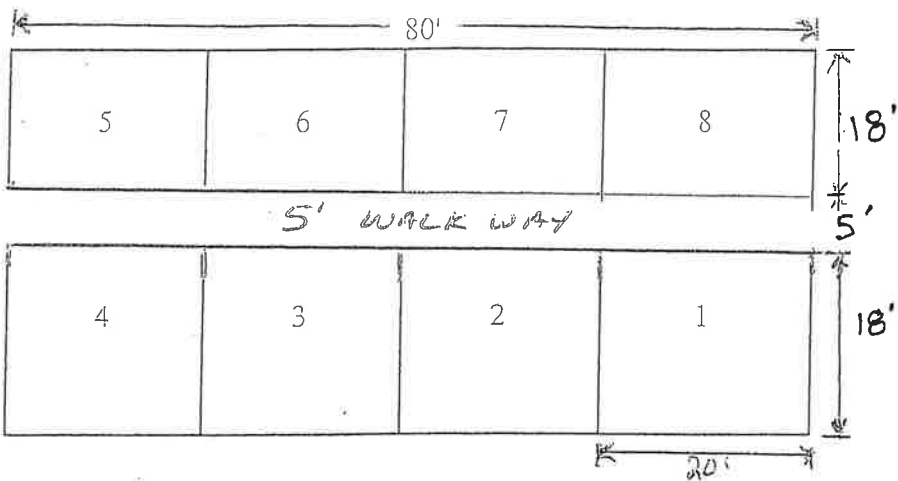

All ADDITION

BLOCK LAYOUT
8 LOTS PER BLOCK
BLOCK SIZE 18' X 20'

GRAVE LAYOUT

FULL SIZE: 4.6' X 10'

1/2 PLOTS: SIZE VARIES CREMAINS ONLY

CREMAINS LAYOUT

PLOTS: SIZE 3' X 5'