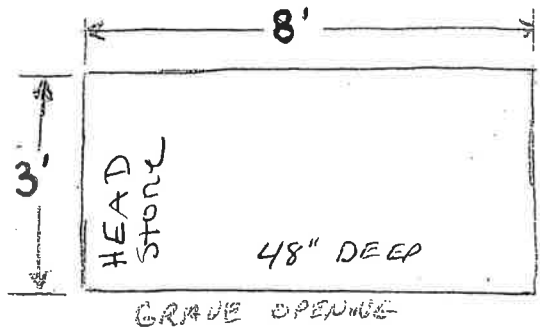

All ADDITION

BLOCK LAYOUT
8 LOTS PER BLOCK
BLOCK SIZE 18' X 20'

GRAVE LAYOUT

FULL SIZE: 4.6' X 10'

1/2 PLOTS: SIZE VARIES CREMAINS ONLY

CREMAINS LAYOUT

PLOTS: SIZE 3' X 5'